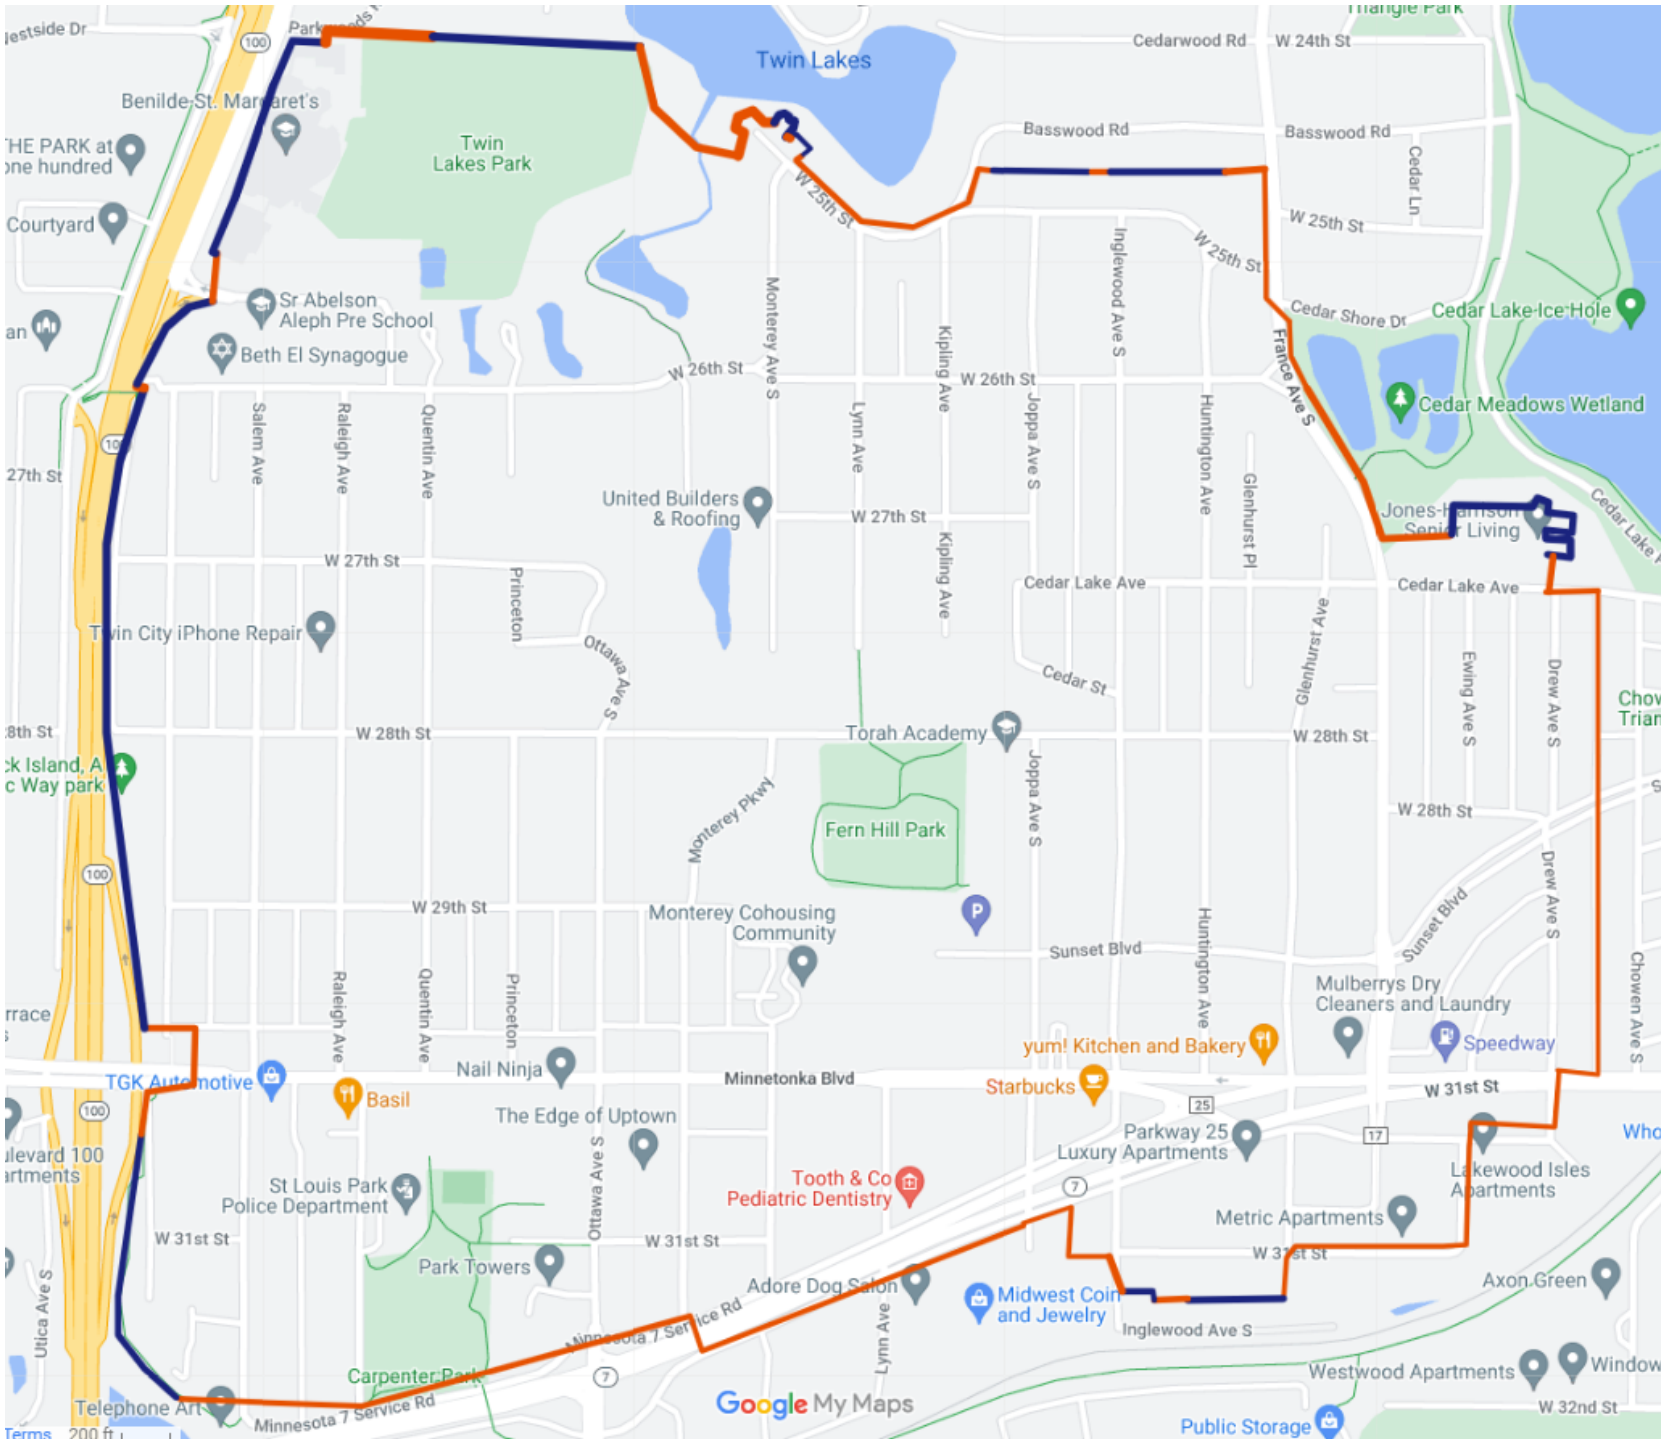

Current (Feb 1st 2024) EIRUV Boundaries

Remember!
The Eiruv is checked weekly by our dedicated Eiruv Checkers! Always call the Eiruv hotline on Erev Shabbos (612-640-3788) to hear the latest update about the Kashrus of the Eiruv.